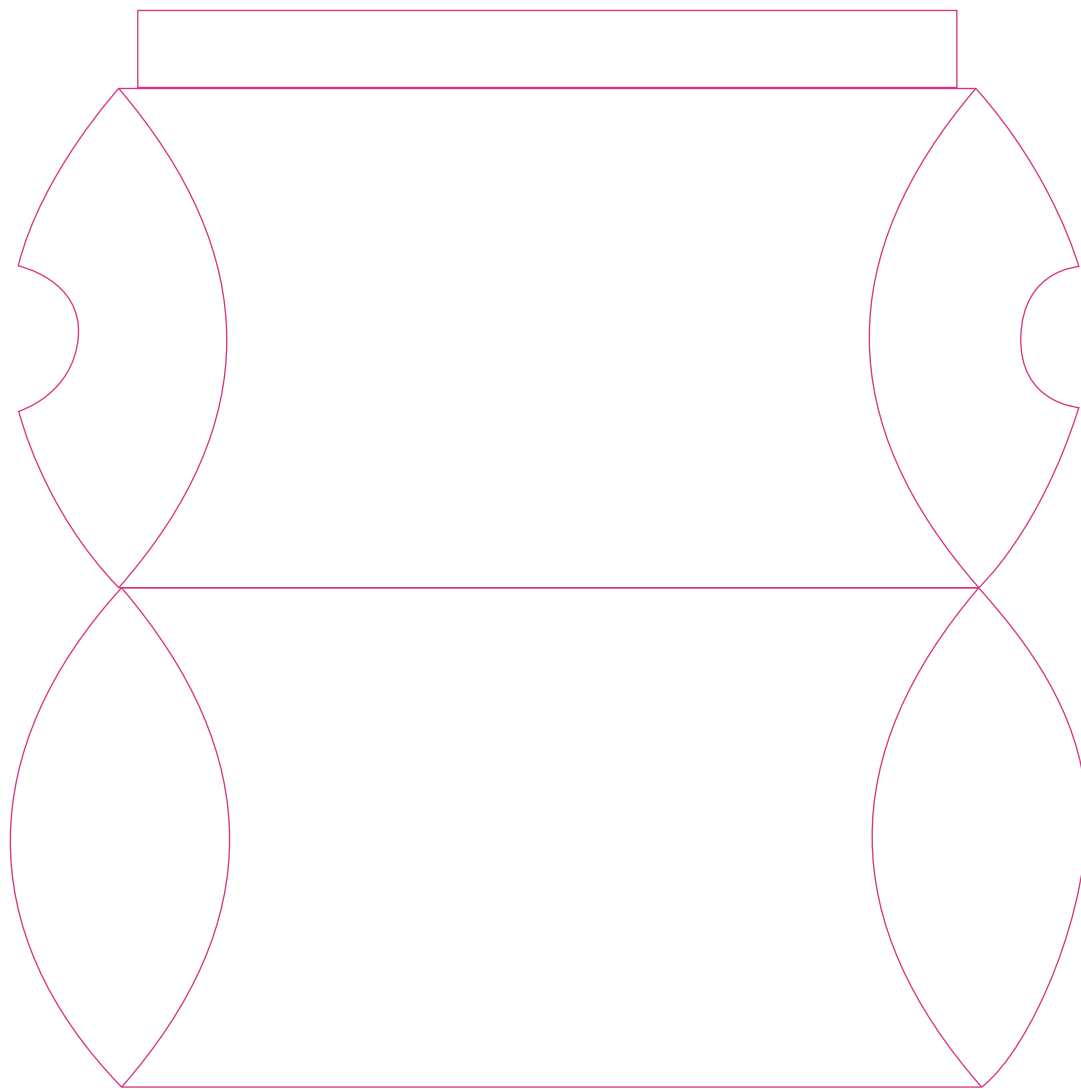

**9 PC SQUARE PUZZLE**

**FINISHED SIZE: 145 X 145mm**

**3 PC SQUARE PUZZLE**

**FINISHED SIZE: 150 X 150mm**

**EMBELLISHED TAGS**

**FINISHED SIZE: 70 X 52.5mm PAGE SIZE: 190 X 280mm**

# HANG CARDS

FINISHED SIZE: 120 X 160mm PAGE SIZE: 160 X 200mm

**9 PIECE HEART PUZZLE**

**FINISHED SIZE: 115 X 64mm**  
**PAGE SIZE: 243 X 243mm**

**CD SLEEVE**

**FINISHED SIZE: 125 x 125mm**  
**PAGE SIZE: 405 x 320mm**

**DOUBLE CD SLEEVE**

**FINISHED SIZE: 145 x 140mm**  
**PAGE SIZE: 335 x 320mm**

**CIRCLE**

**FINISHED SIZE: 42 X 42mm**

**PAGE SIZE: 103 X 103mm**

# **MEDIUM CIRCLE**

**FINISHED SIZE: 100 X 100mm PAGE SIZE: 160 X 160mm**

**LARGE CIRCLE**

**FINISHED SIZE: 180 X 180mm**  
**PAGE SIZE: 220 X 220mm**

**WINDOW CARD**

**WINDOW SIZE: 195 X 142mm**  
**PAGE SIZE: 236 X 181mm**